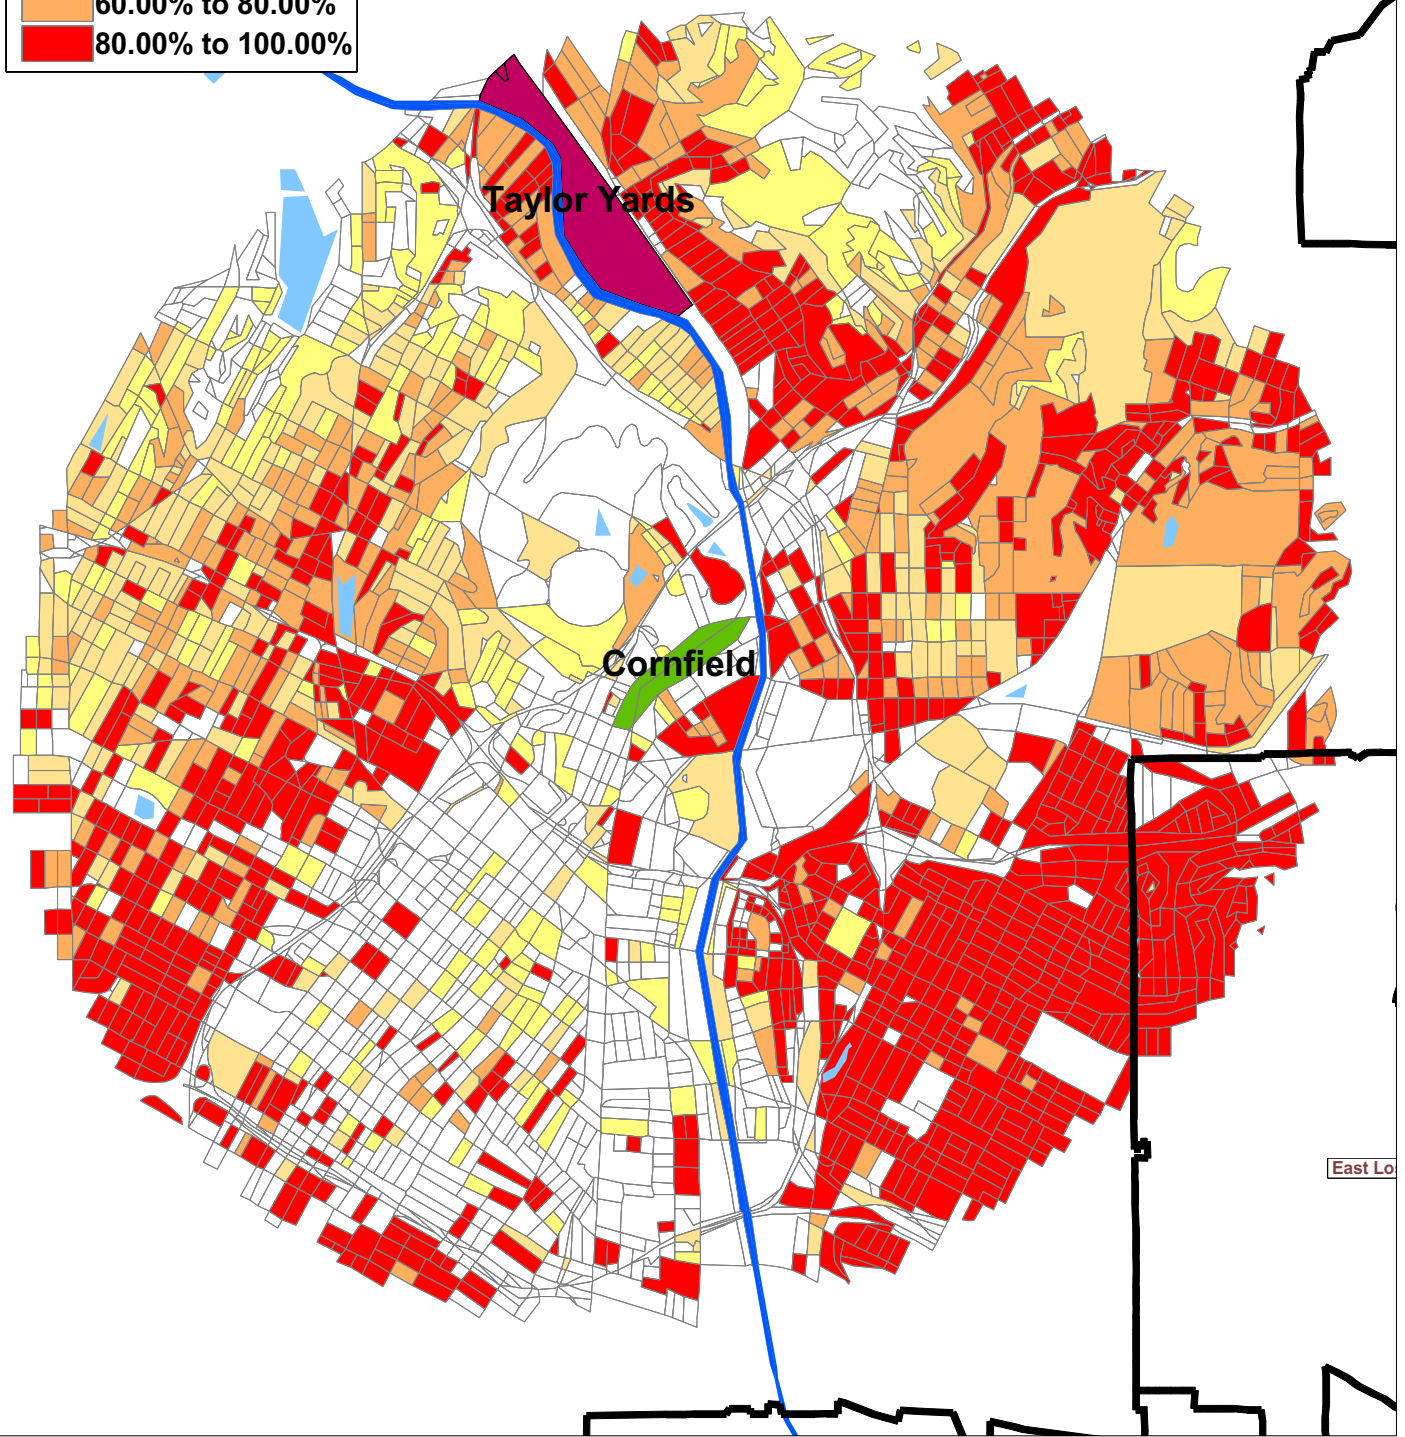

Cornfield Community - Latino Population %

Map Layers	
	Census Block
	Taylor Yard
	Other Water Area
	Los Angeles Riv
	Census Place
	Cornfield
Latino %	
	0.00% to 20.00%
	20.00% to 40.00%
	40.00% to 60.00%
	60.00% to 80.00%
	80.00% to 100.00%

Total Population	416,413
Latino Population	294,631 (70.75%)
NL White	33,316 (8.00%)
NL Black	19,170 (4.60%)
NL Asian	63,874 (15.34%)
NL Hawaiian	293 (0.07%)
NL Indian	1,576 (0.38%)
NL Other	1,431 (0.34%)
NL Mixed	2,122 (0.51%)

East Lo